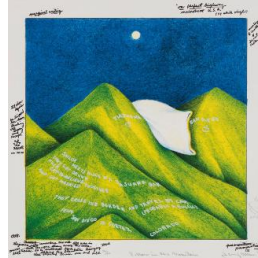

Basic Report

Title: Bed with Ditch,
from the "Juarez" Suite
Date: 1976
Primary Maker: Terry ALLEN
Medium: eight-color
lithograph, bleed image,
ed. 36/50

Title: Bed with Heart,
from the "Juarez" Suite
Date: 1976
Primary Maker: Terry ALLEN
Medium: eight-color
lithograph, bleed image,
ed. 36/50

Title: Ditch with Heart,
from the "Juarez" Suite
Date: 1976
Primary Maker: Terry ALLEN
Medium: nine-color
lithograph, bleed image,
ed. 36/50

Title: Mounds of Dirt
Inside Motel Room
(Study for Billings
Place)
Date: 1982
Primary Maker: Terry ALLEN
Medium: pastel and ink on
paper

Title: Pillow in the
Mountain
Date: 1976
Primary Maker: Terry ALLEN
Medium: color lithograph,
ed. 36/50

Title: Pillow in the
Mountains II
Date: 1976
Primary Maker: Terry ALLEN
Medium: color lithograph,
ed. 36/50