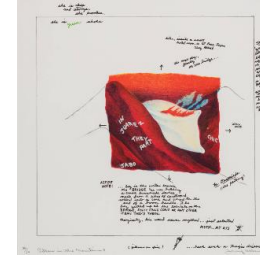

Basic Report

Title: Bed with Ditch,
from the "Juarez" Suite
Date: 1976
Primary Maker: Terry ALLEN
Medium: eight-color
lithograph, bleed image,
ed. 36/50

Title: Bed with Heart,
from the "Juarez" Suite
Date: 1976
Primary Maker: Terry ALLEN
Medium: eight-color
lithograph, bleed image,
ed. 36/50

Title: Ditch with Heart,
from the "Juarez" Suite
Date: 1976
Primary Maker: Terry ALLEN
Medium: nine-color
lithograph, bleed image,
ed. 36/50

Title: Mounds of Dirt
Inside Motel Room
(Study for Billings
Place)
Date: 1982
Primary Maker: Terry ALLEN
Medium: pastel and ink on
paper

Title: Pillow in the
Mountain
Date: 1976
Primary Maker: Terry ALLEN
Medium: color lithograph,
ed. 36/50

Title: Pillow in the
Mountains II
Date: 1976
Primary Maker: Terry ALLEN
Medium: color lithograph,
ed. 36/50