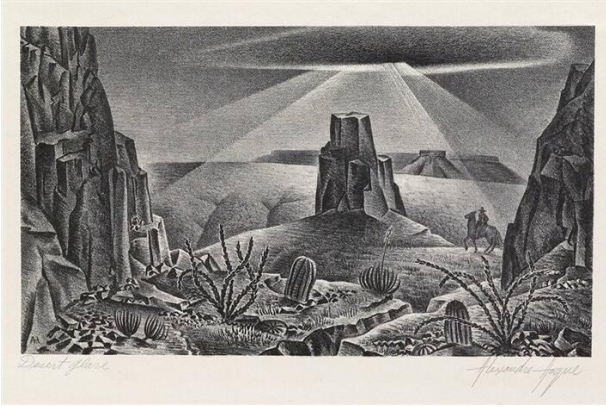

Basic Detail Report

Desert Glare

Date

1945

Primary Maker

Alexandre HOGUE

Medium

lithograph on paper

Dimensions

plate: 7 x 12 in. (17.8 x 30.5 cm) sheet: 12 x 16 in. (30.5 x 40.6 cm)