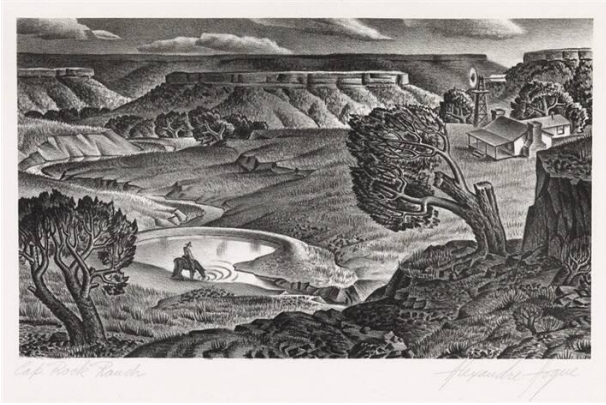

Basic Detail Report

Cap Rock Ranch

Date

1943

Primary Maker

Alexandre HOGUE

Medium

lithograph on paper

Dimensions

plate: 17 x 12 in. (43.2 x 30.5 cm) sheet: 12 x 16 1/8 in. (30.5 x 41 cm)