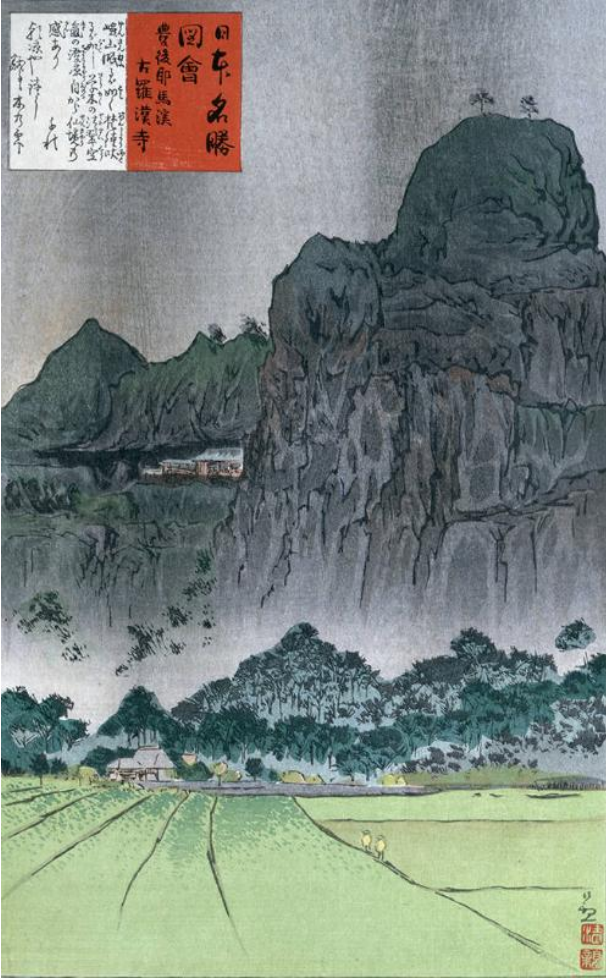

Basic Detail Report

Korakanji Temple at Yabakei (Yabakei Korakanji)

Date

1897; 1896-1897 (series date)

Primary Maker

Kobayashi KIYOCHIKA

Medium

color woodblock print

Dimensions

image: 13 3/8 x 8 1/2 in. (34 x 21.6 cm) sheet: 14 1/2 x 9 3/4 in. (36.8 x 24.8 cm)