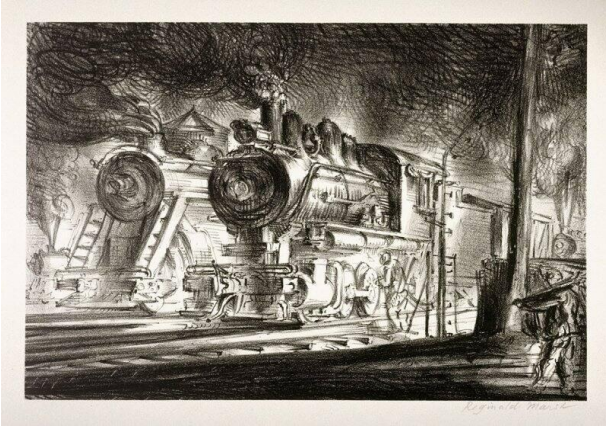

Basic Detail Report

Switch Engines, Erie Yards, Jersey City, Stone No. 3

Date

1948

Primary Maker

Reginald MARSH

Medium

lithograph

Dimensions

image: 9 x 13 1/4 in. (22.9 x 33.7 cm)