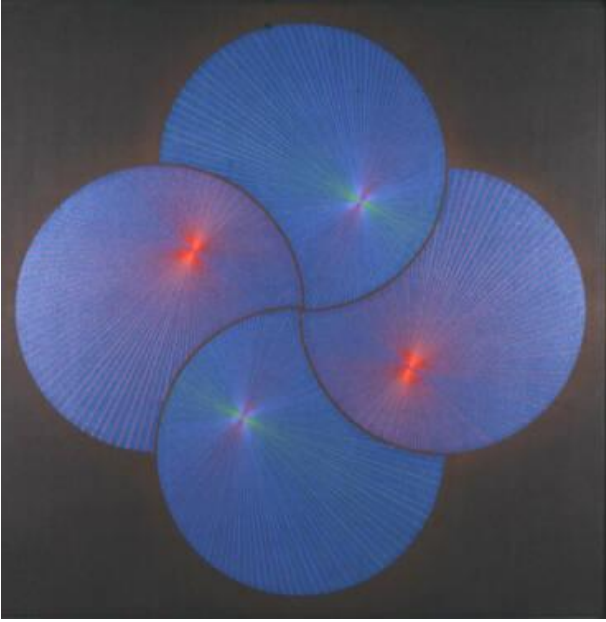

Basic Detail Report

Quatrefoil

Date

1970

Primary Maker

Ernest POSEY

Medium

acrylic on canvas

Dimensions

overall: 45 1/4 x 45 1/4 in. (114.9 x 114.9 cm)