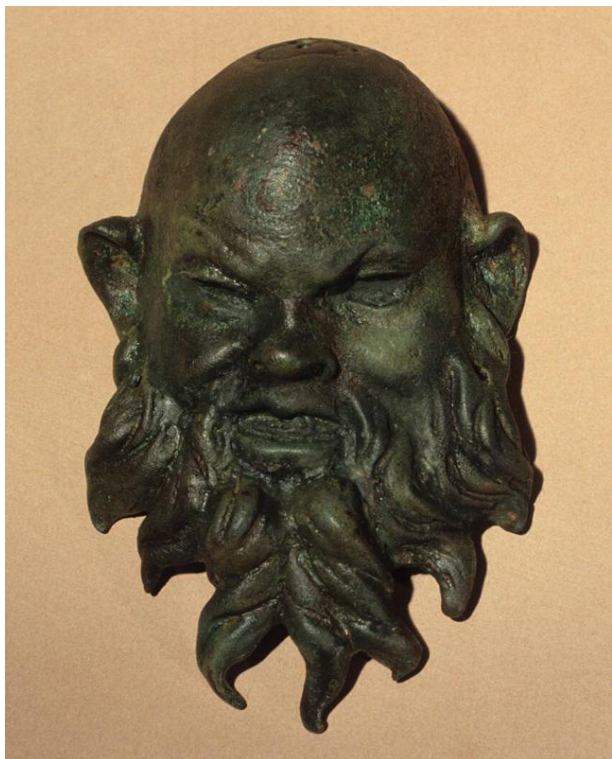

Basic Detail Report

Satyr mask

Date

1st century BCE - 1st century CE

Primary Maker

Roman

Medium

bronze

Dimensions

object: 1 5/8 x 4 3/8 x 2 7/8 in. (4.1 x 11.1 x 7.3 cm)