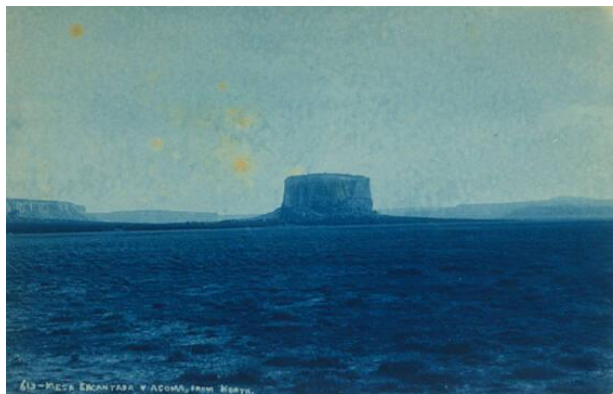

Basic Detail Report

613 - Mesa Encantada y Acoma, from North

Date

1887

Primary Maker

Charles Fletcher LUMMIS

Medium

cyanotype

Dimensions

image: 4 1/2 x 6 7/8 in. (11.4 x 17.5 cm) sheet: 5 x 8 in. (12.7 x 20.3 cm)