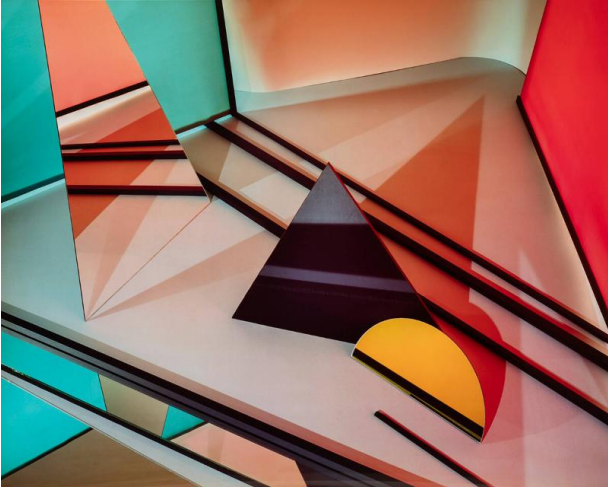

Basic Detail Report

Construct XIX

Date

1982-1983

Primary Maker

Barbara KASTEN

Medium

silver dye bleach print, ed. 4/6

Dimensions

image: 29 5/8 x 37 in. (75.2 x 94 cm) sheet: 30 x 40 in.

(76.2 x 101.6 cm) frame: 34 3/4 x 44 3/4 x 1 1/2 in. (88.3 x 113.7 x 3.8 cm)