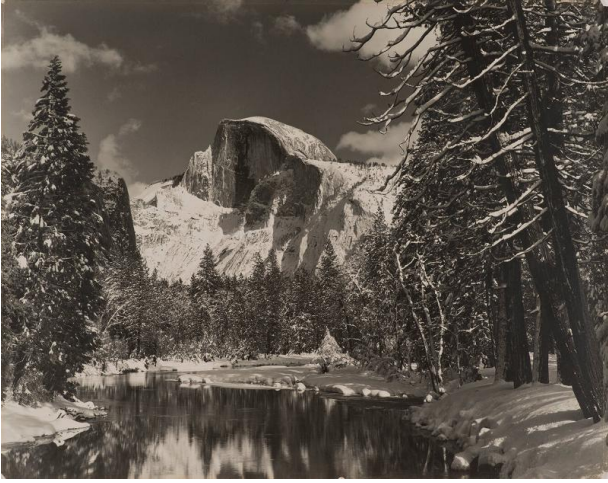

Basic Detail Report

Half Dome, Merced River, Winter, Yosemite

Date

1938

Primary Maker

Ansel ADAMS

Medium

gelatin silver print

Dimensions

overall: 24 1/4 × 31 1/2 in. (61.6 × 80 cm)