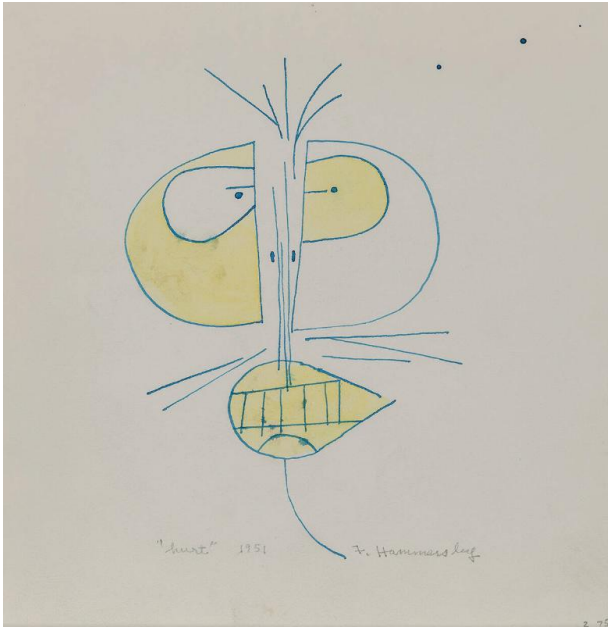

Basic Detail Report

hurt

Date

1951

Primary Maker

Frederick HAMMERSLEY

Medium

ink and watercolor on paper

Dimensions

sheet: 7 3/4 x 7 1/2 in. (19.7 x 19.1 cm)