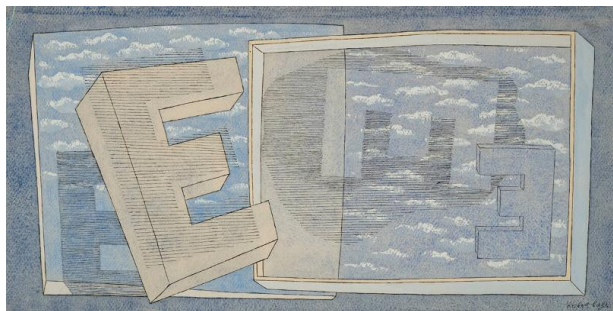

Basic Detail Report

Tender Picture of E (Zantes Bildnis E)

Date

1928

Primary Maker

Herbert BAYER

Medium

gouache, pen and ink on paper

Dimensions

image: 8 1/2 × 16 3/4 in. (21.6 × 42.5 cm) frame: 16 1/2 × 22 1/2 in. (41.9 × 57.2 cm)