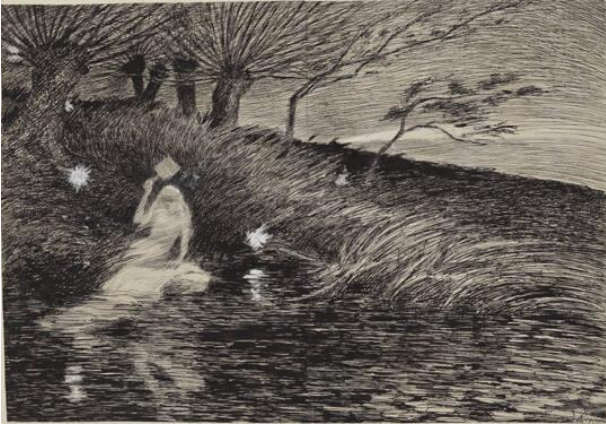

## Woman on Rock

**Date**

1886

**Primary Maker**

Henri RIVIÈRE

**Medium**

pen and ink