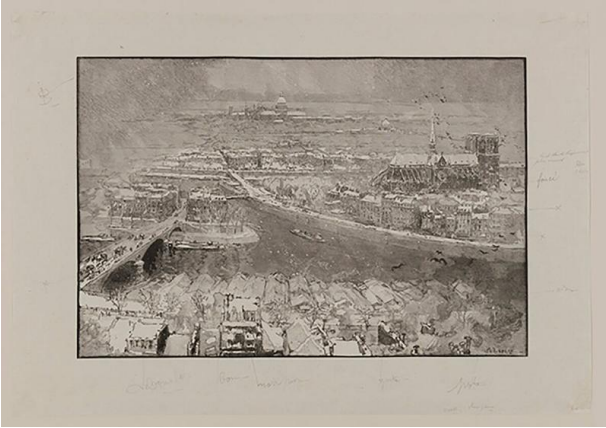

Basic Detail Report

Paris Sous la Neige, Vu du Haut de Saint-Gervais

Date

ca. 1889

Primary Maker

Auguste LEPÈRE

Medium

wood engraving on thin laid japan paper (proof)

Dimensions

image: 12 x 18 in. (30.5 x 45.7 cm) sheet: 16 x 23 in. (40.6 x 58.4 cm)