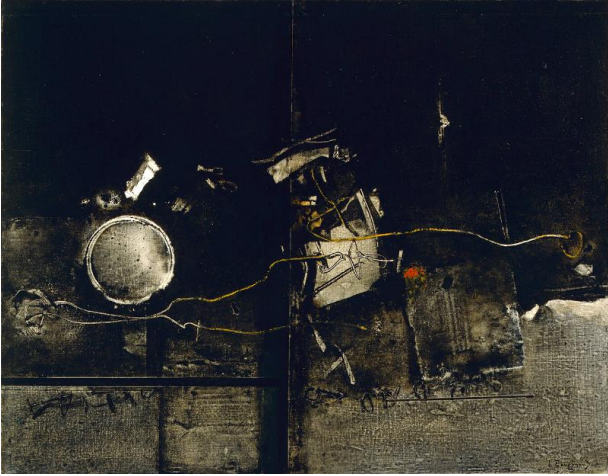

Basic Detail Report

46 1/8 x 1 3/8 in. (91.4 x 117.2 x 3.5 cm)

Perasma L.

Date

1979

Primary Maker

Yannis SPYROPOULOS

Medium

mixed media, gesso, encaustic on canvas

Dimensions

Overall: 35 1/2 x 45 3/4 in. (90.2 x 116.2 cm) frame: 36 x