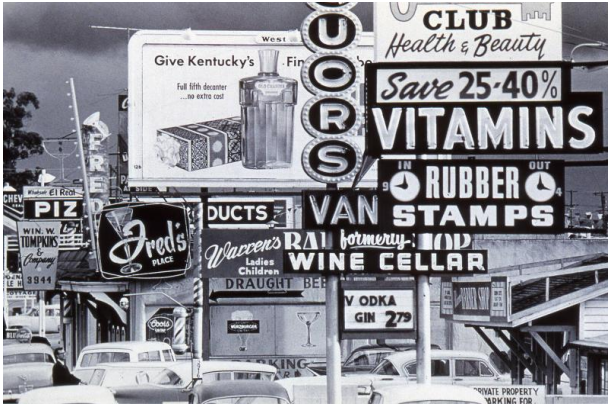

## Sign Land

Date

ca. 1960

Primary Maker

Rondal PARTRIDGE

Medium

gelatin silver print