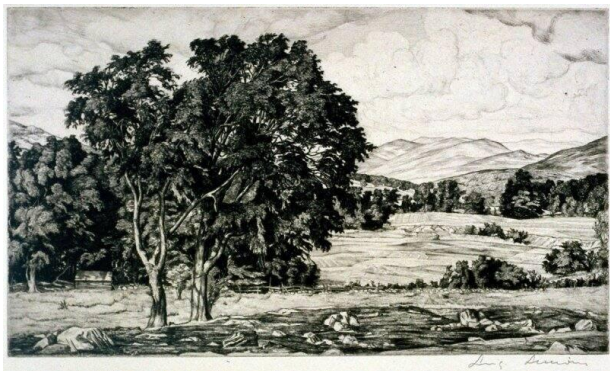

Basic Detail Report

Vermont Pastoral

Date

1940

Primary Maker

Luigi LUCIONI

Medium

etching

Dimensions

plate: 7 3/8 x 12 5/8 in. (18.7 x 32.1 cm) sheet: 11 x 16 in. (27.9 x 40.6 cm)