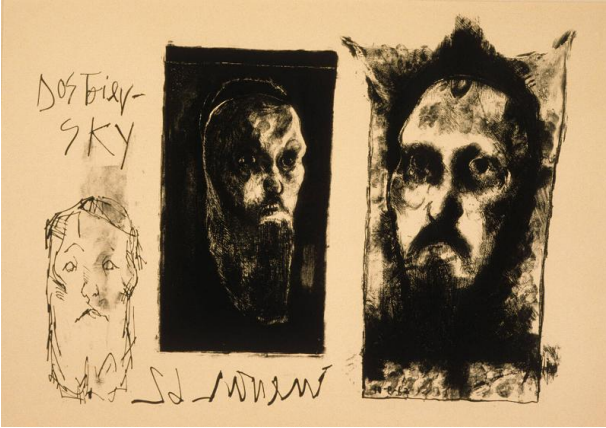

Basic Detail Report

overall: 13 1/4 x 18 3/8 in. (33.7 x 46.7 cm)

Untitled

Date

ca. 1962

Primary Maker

José Luis CUEVAS

Medium

lithograph

Dimensions