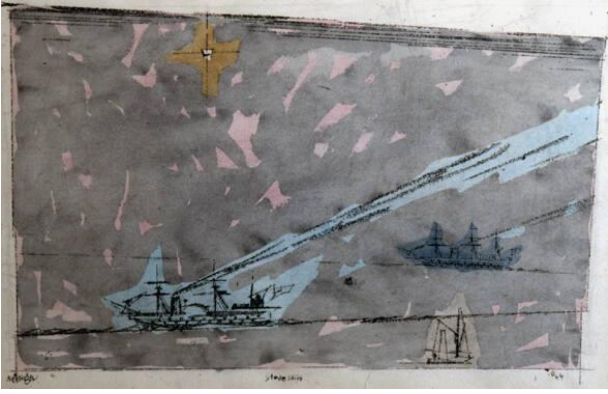

Basic Detail Report

Steamships

Date

1944

Primary Maker

Lyonel FEININGER

Medium

watercolor on paper

Dimensions

Overall: 12 1/4 x 18 3/4 in. (31.1 x 47.6 cm)