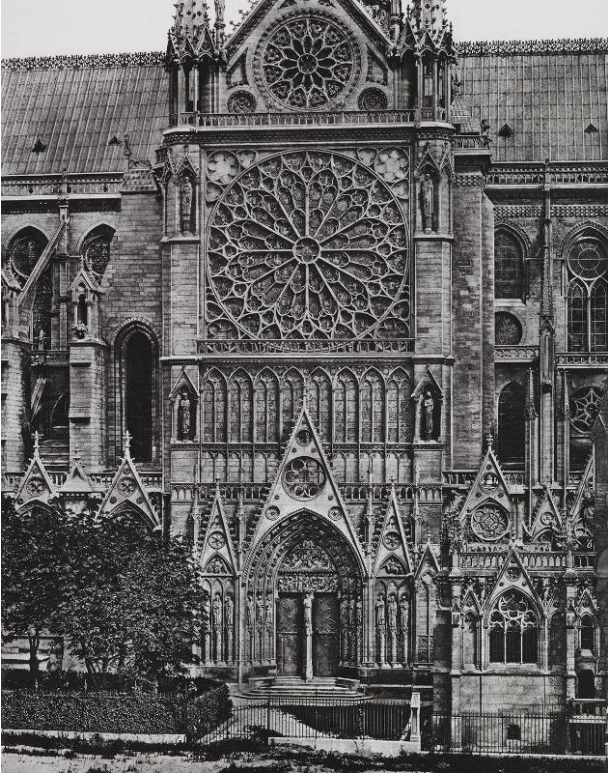

Basic Detail Report

Notre-Dame de Paris

Date

n.d.

Primary Maker

Édouard BALDUS

Medium

photogravure

Dimensions

image: 18 7/8 x 14 1/2 in. (47.9 x 36.8 cm) sheet: 25 x 17 5/8 in. (63.5 x 44.8 cm)