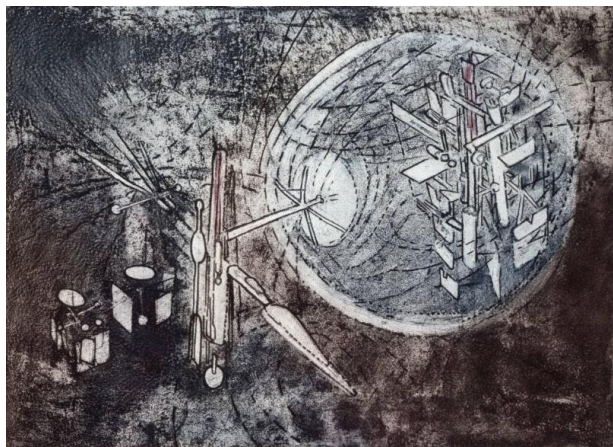

Basic Detail Report

Untitled, from the series "Come detta dentro vo significado"

Date

1962

Primary Maker

Roberto MATTA

Medium

etching and aquatint

Dimensions

image: 10 7/8 x 14 7/8 in. (27.6 x 37.8 cm) sheet: 15 1/8 x 18 in. (38.4 x 45.7 cm)