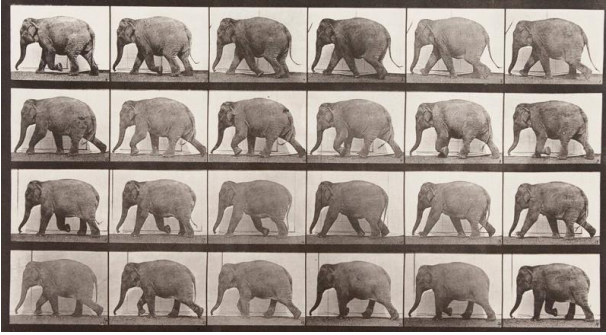

Basic Detail Report

Untitled (Elephant)

Date

1887

Primary Maker

Eadweard MUYBRIDGE

Medium

collotype

Dimensions

overall: 7 3/4 x 14 1/2 in. (19.7 x 36.8 cm)