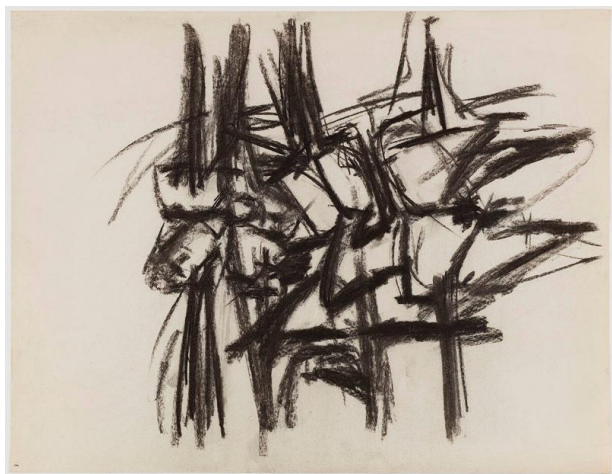

Basic Detail Report

Study for "Sky"

Date

ca. 1953

Primary Maker

Jack TWORKOV

Medium

charcoal on paper

Dimensions

image-sheet: 20 × 26 in. (50.8 × 66 cm) frame: 27 3/8 × 33 1/4 × 1 1/2 in. (69.5 × 84.5 × 3.8 cm)