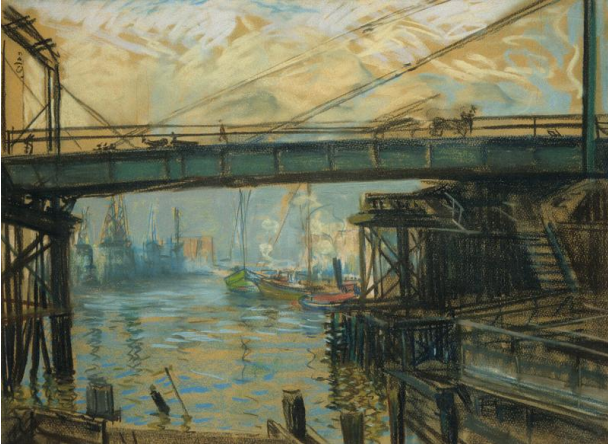

Basic Detail Report

The Bridge

Date

n.d.

Primary Maker

Arthur Clifton GOODWIN

Medium

pastel on board

Dimensions

overall: 18 1/4 x 25 in. (46.4 x 63.5 cm) frame: 28 x 35 x 1 1/2 in. (71.1 x 88.9 x 3.8 cm)