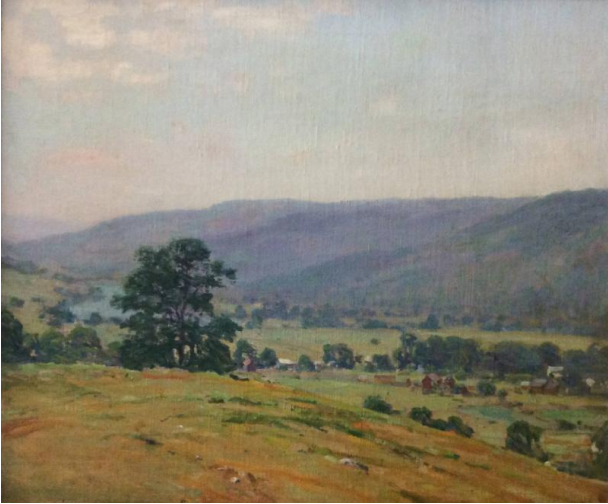

Basic Detail Report

× 3 in. (72.7 × 82.6 × 7.6 cm)

Landscape, Purple Hills

Date

n.d.

Primary Maker

Robert Hogg NISBET

Medium

oil on canvas

Dimensions

overall: 20 x 24 in. (50.8 x 61 cm) frame: 28 5/8 × 32 1/2