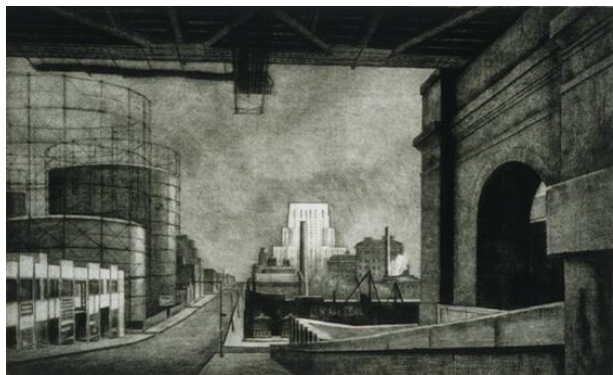

Basic Detail Report

York Avenue, Sunday Morning, artist's proof, ed. 7/10

Date

1939

Primary Maker

Armin LANDECK

Medium

drypoint

Dimensions

image: 7 7/8 x 12 3/4 in. (20 x 32.4 cm) sheet: 12 3/4 x 17 1/2 in. (32.4 x 44.5 cm)