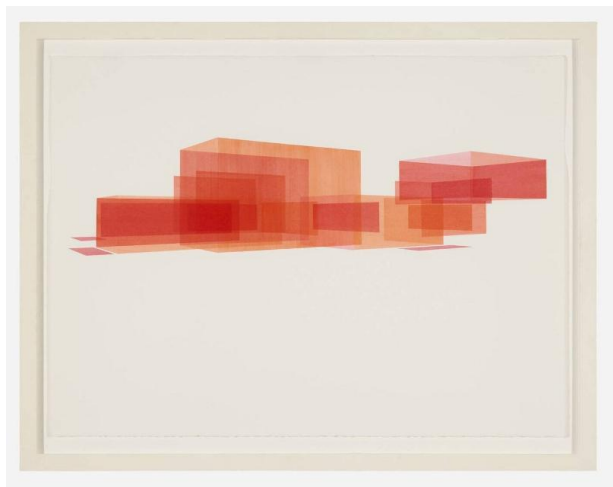

Basic Detail Report

Red House Study: Exterior #7

Date

1999

Primary Maker

Kevin APPEL

Medium

Acrylic on paper

Dimensions

object: 22 1/4 × 30 in. (56.5 × 76.2 cm) frame: 26 1/8 ×

36 5/8 in. (66.4 × 93 cm) slipcase: 27 × 34 × 2 in. (68.6 × 86.4 × 5.1 cm)