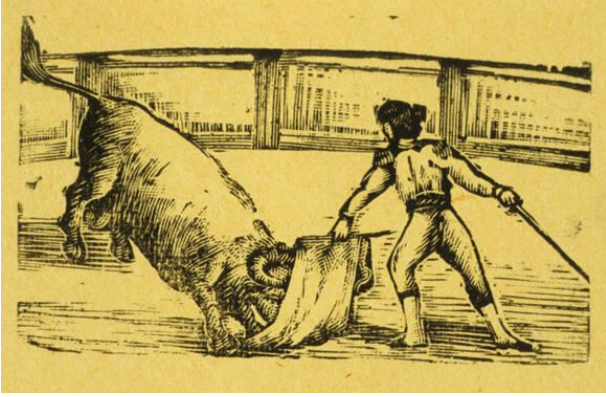

Basic Detail Report

zinc etching

Dimensions

Overall: 9 1/4 x 6 3/4 in. (23.5 x 17.1 cm)

Untitled (Matador holding cape in front of bull)

Date

n.d.

Primary Maker