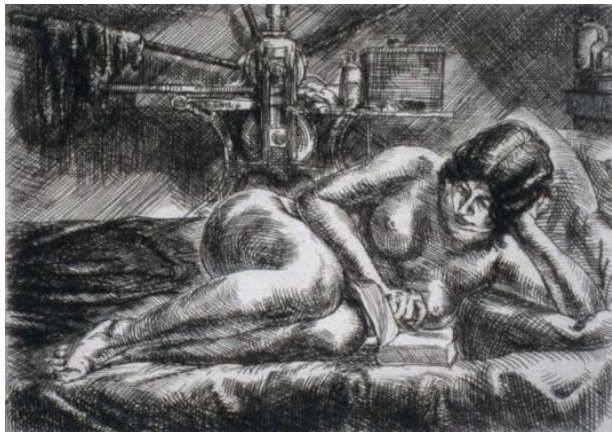

Basic Detail Report

Nude Reading

Date

1928

Primary Maker

John SLOAN

Medium

etching on paper

Dimensions

image: 5 x 7 in. (12.7 x 17.8 cm) sheet: 8 1/8 x 10 5/8 in. (20.6 x 27 cm)